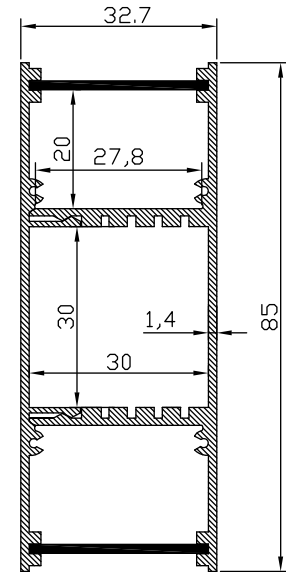

Color 

Unit: mm

Features:

1. Model: HL-BAPL062
2. Material: AL6063+PC
3. Surface: Anodized/Painting
4. Lighting source width: 28mm
5. Length: 4m/max
6. Installation: For hotel / living room / corridor / KTV decoration application.

Accessory:

End Cap

Alu Profile+End Cap

Aluminum Profile

Cover

Installation: